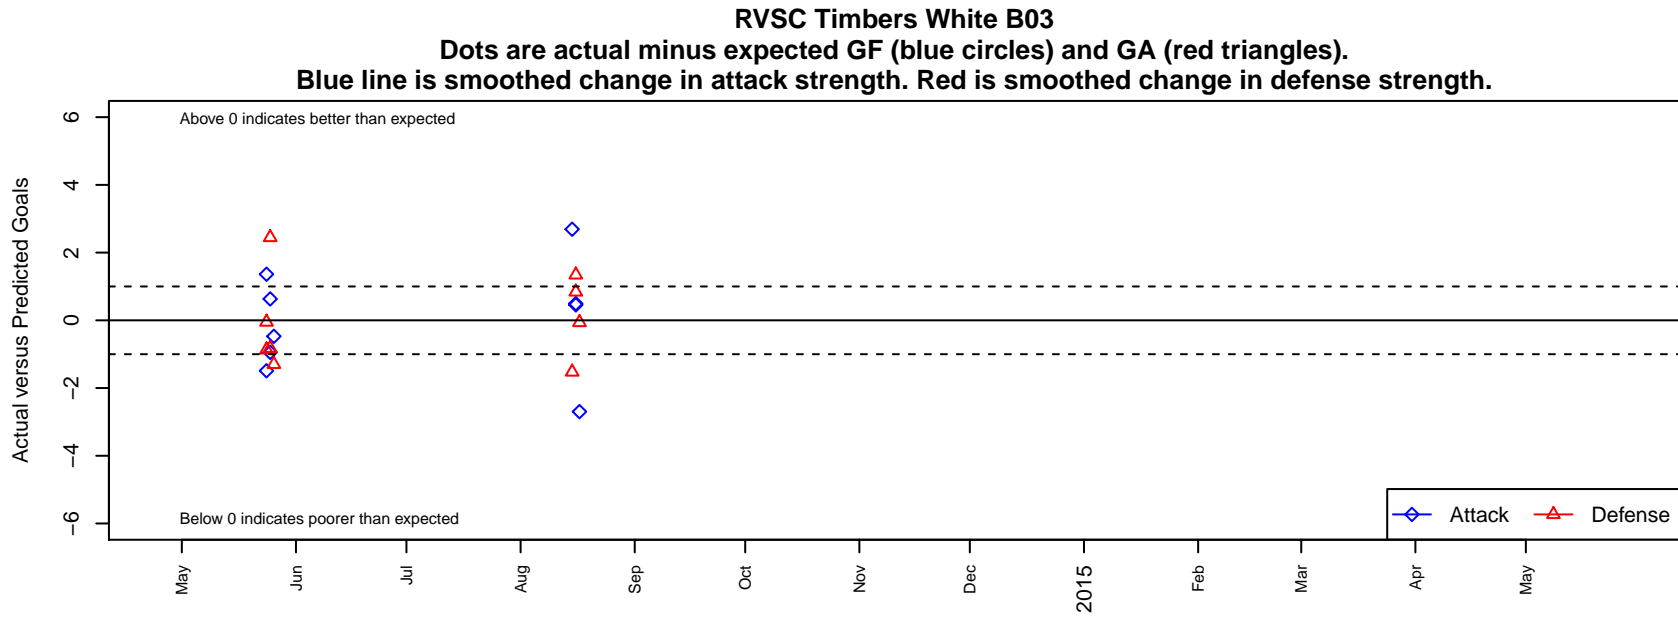

# RVSC Timbers White B03

Rogue Valley SC  
Medford, OR  
B03 total strength=239  
attack=0.27 defense=0.08

alt names used:  
RV Timbers 03B White  
RVT 03B White

Venues played:  
2014 Rogue Memorial BU10 8v8  
2014 Mt Hood Challenge U11

**attack and defense variance (black dot)  
relative to other teams  
and top 10 in region**

**attack and defense rating  
relative to others at age  
and all opponents in last 13 months**

**attack and defense rating  
relative to others at age  
and all opponents in last 13 months**

**Performance relative to 13 month average**

**Performance relative to 13 month average**

Distribution of opponents  
 Red = Lose zone, Blue = Win zone, Green = Even  
 Black line separates win/lose zones