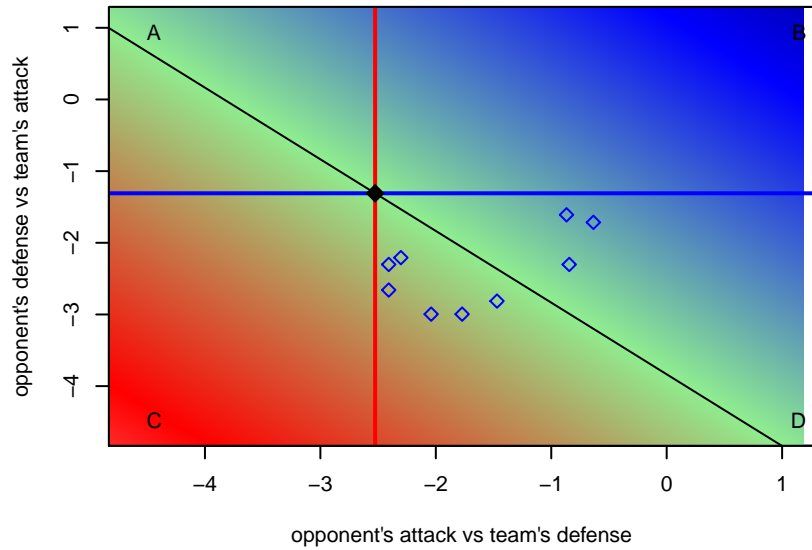

# RVSC Timbers White B03

Rogue Valley SC  
Medford, OR  
B03 total strength=239  
attack=0.27 defense=0.08

alt names used:  
RV Timbers 03B White  
RVT 03B White

Venues played:  
2014 Rogue Memorial BU10 8v8  
2014 Mt Hood Challenge U11

**attack and defense variance (black dot)  
relative to other teams  
and top 10 in region**

**attack and defense rating  
relative to others at age  
and all opponents in last 13 months**

**attack and defense rating  
relative to others at age  
and all opponents in last 13 months**

**Performance relative to 13 month average**

**Performance relative to 13 month average**

Distribution of opponents  
 Red = Lose zone, Blue = Win zone, Green = Even  
 Black line separates win/lose zones

lot. A=Neither has attack advantage, B=Opponent has both attack and defense advantage, C=Opponent has both attack and defense disadvantage, D=Both have

<b>date</b>	<b>home</b>		<b>away</b>		<b>venue</b>	<b>pred.home</b>	<b>pred.away</b>
2014-08-17	RVSC Timbers White B03	2	PCU White B03	3	2014 Mt Hood Challenge U11	4.70	2.94
2014-08-16	RVSC Timbers White B03	3	WAFC Coyotitos B03	5	2014 Mt Hood Challenge U11	2.54	5.84
2014-08-16	Crossfire Oregon Storm B03	0	RVSC Timbers White B03	3	2014 Mt Hood Challenge U11	1.34	2.51
2014-08-15	BSC Portland Vapor B03	4	RVSC Timbers White B03	8	2014 Mt Hood Challenge U11	2.48	5.31
2014-05-26	RVSC Timbers White B03	5	Vortex Blue B03	3	2014 Rogue Memorial BU10 8v8	5.47	1.70
2014-05-25	RVSC Timbers White B03	3	Vortex White B03	2	2014 Rogue Memorial BU10 8v8	3.95	1.18
2014-05-25	RVSC Timbers White B03	2	UR United B03	3	2014 Rogue Memorial BU10 8v8	1.37	5.45
2014-05-24	Mad River United Rebellion B03	7	RVSC Timbers White B03	0	2014 Rogue Memorial BU10 8v8	6.95	1.49
2014-05-24	TRSC Storm B03	2	RVSC Timbers White B03	4	2014 Rogue Memorial BU10 8v8	1.13	2.64