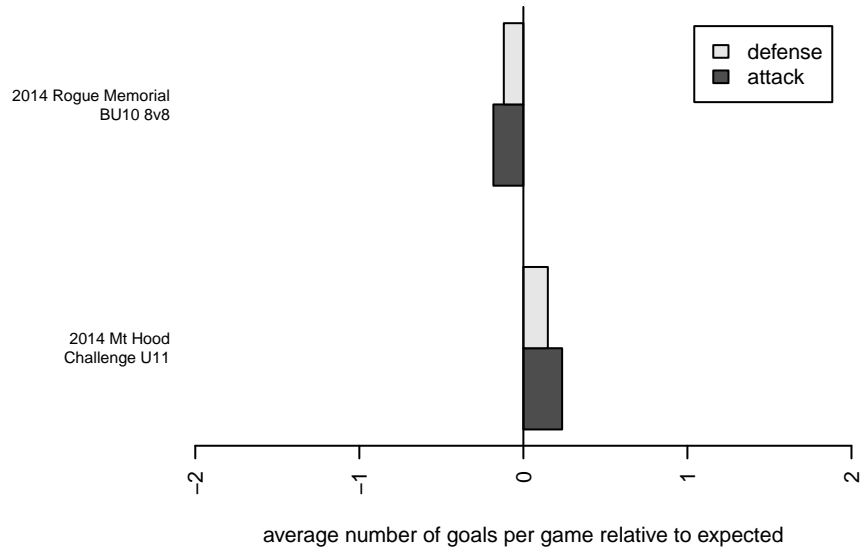

# RVSC Timbers White B03

Rogue Valley SC  
Medford, OR  
B03 total strength=239  
attack=0.27 defense=0.08

alt names used:  
RV Timbers 03B White  
RVT 03B White

Venues played:  
2014 Rogue Memorial BU10 8v8  
2014 Mt Hood Challenge U11

**attack and defense variance (black dot)  
relative to other teams  
and top 10 in region**

**attack and defense rating  
relative to others at age  
and all opponents in last 13 months**

**attack and defense rating  
relative to others at age  
and all opponents in last 13 months**

**Performance relative to 13 month average**

**Performance relative to 13 month average**

Distribution of opponents  
 Red = Lose zone, Blue = Win zone, Green = Even  
 Black line separates win/lose zones