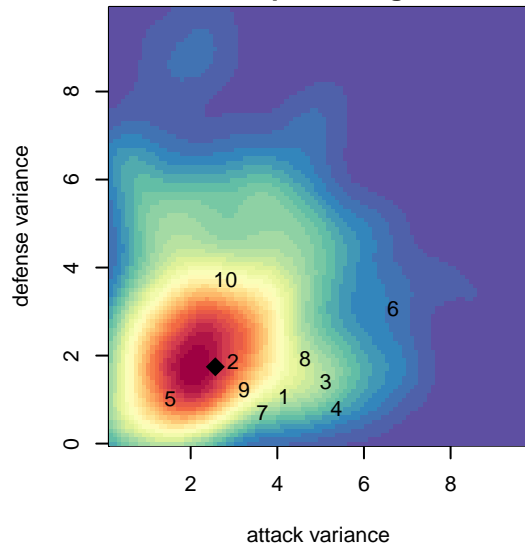

# RVSC Timbers White B03

Rogue Valley SC  
Medford, OR  
B03 total strength=239  
attack=0.27 defense=0.08

alt names used:  
RV Timbers 03B White  
RVT 03B White

Venues played:  
2014 Rogue Memorial BU10 8v8  
2014 Mt Hood Challenge U11

**attack and defense variance (black dot)  
relative to other teams  
and top 10 in region**

**attack and defense rating  
relative to others at age  
and all opponents in last 13 months**

**attack and defense rating  
relative to others at age  
and all opponents in last 13 months**

**Performance relative to 13 month average**

**Performance relative to 13 month average**

Distribution of opponents  
 Red = Lose zone, Blue = Win zone, Green = Even  
 Black line separates win/lose zones